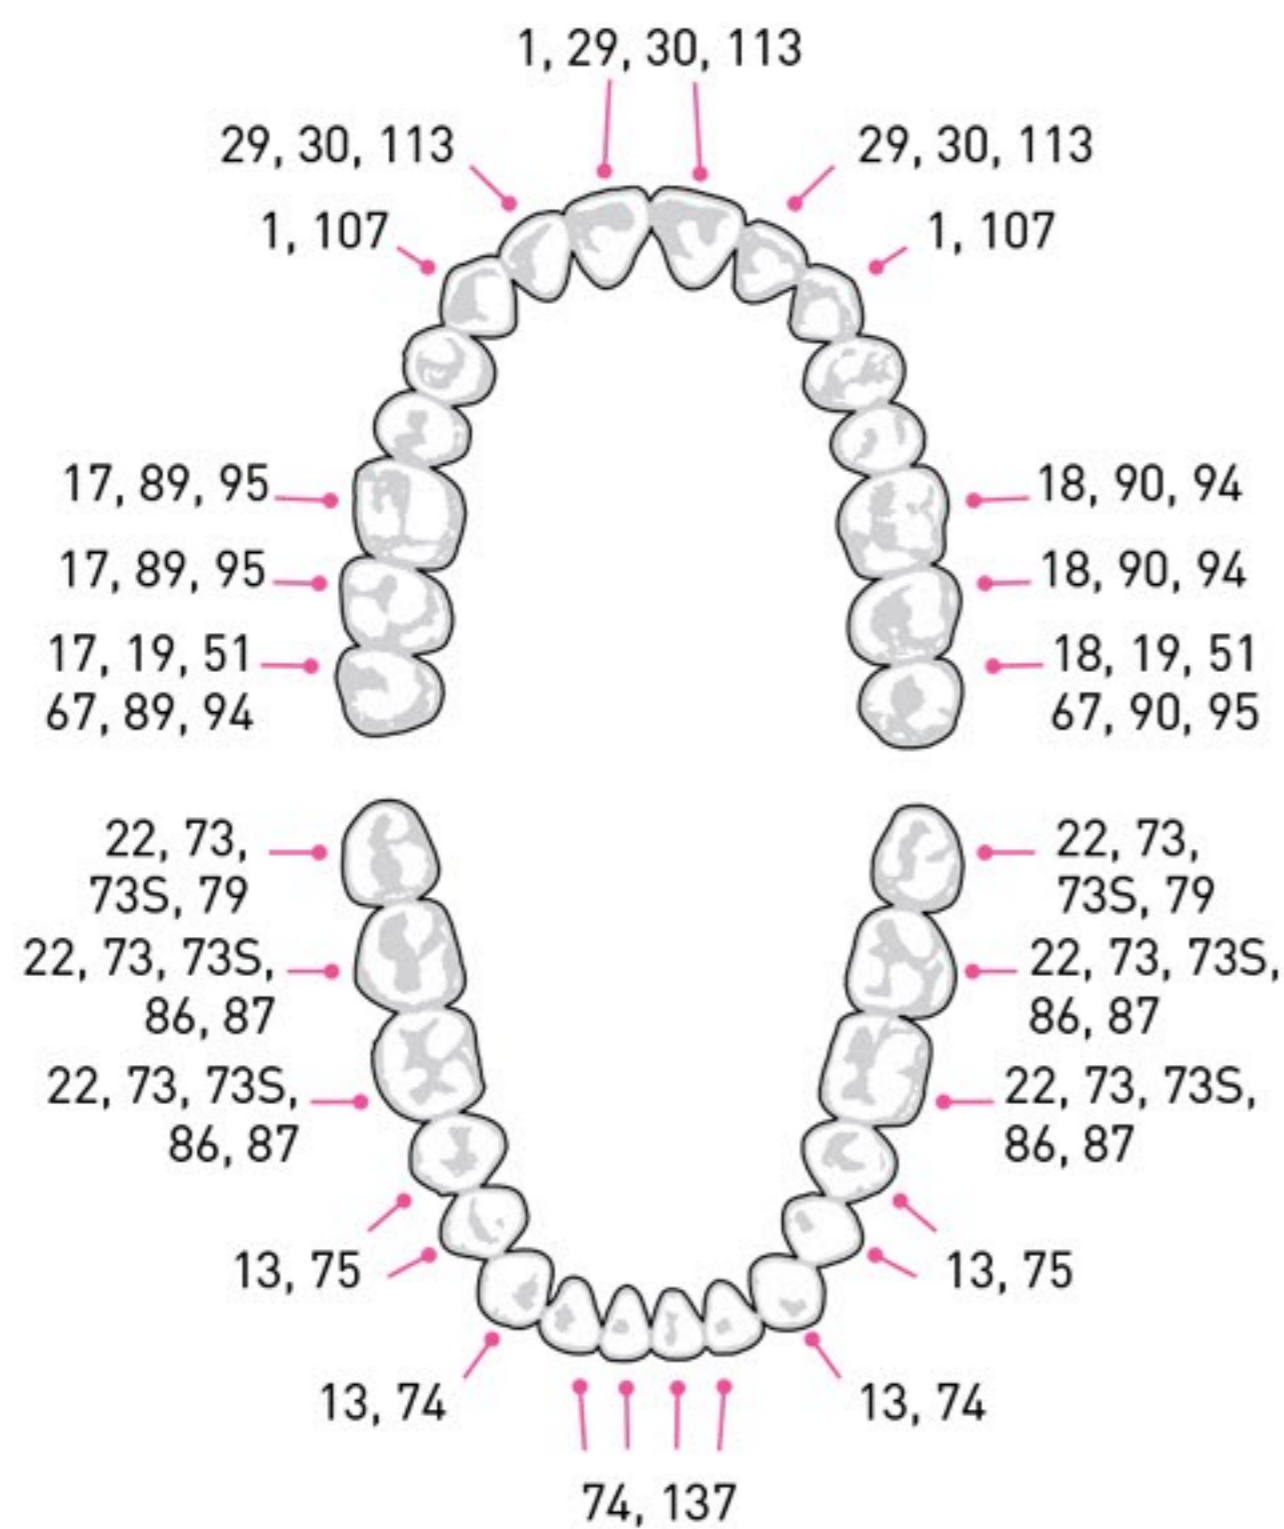

MEDICO

TECHNOLOGIES

Dental Instruments

Catalog **2021**

EXTRACTION FORCEPS

APPLICATION CHART FOR EXTRACTION FORCEPS

Fig	Application
1	Upper centrals, canines and roots
2	Upper laterals
7	Upper premolars and roots
13	Lower premolars
17	Upper molars (Right)
18	Upper molars (Left)
19	Upper wisdoms
22	Lower molars (Hawk's bill)
29	Upper roots
29S	Upper roots
30	Upper roots
37	Children's upper incisors and canines
39	Children's upper molars
44N	Upper roots
51	Upper wisdoms (Bayonet)
67	Upper wisdoms
73	Lower molars (Hawk's bill)
73S	Lower molars (Hawk's bill)
74	Lower roots
74N	Small lower roots and anteriors
75	Lower premolars
76	Upper roots (Read)
76S	Upper roots (Read)
76N	Small upper roots (Read)

HANDLE OPTIONS

SMALL MODEL

LARGE MODEL

FINGER-SHAPED

DIAMOND TIPPED

EXTRACTION FORCEPS

MT-450-01 Fig. 01
Upper centrals and canines, wide

MT-450-02 Fig. 02
Upper laterals and canines